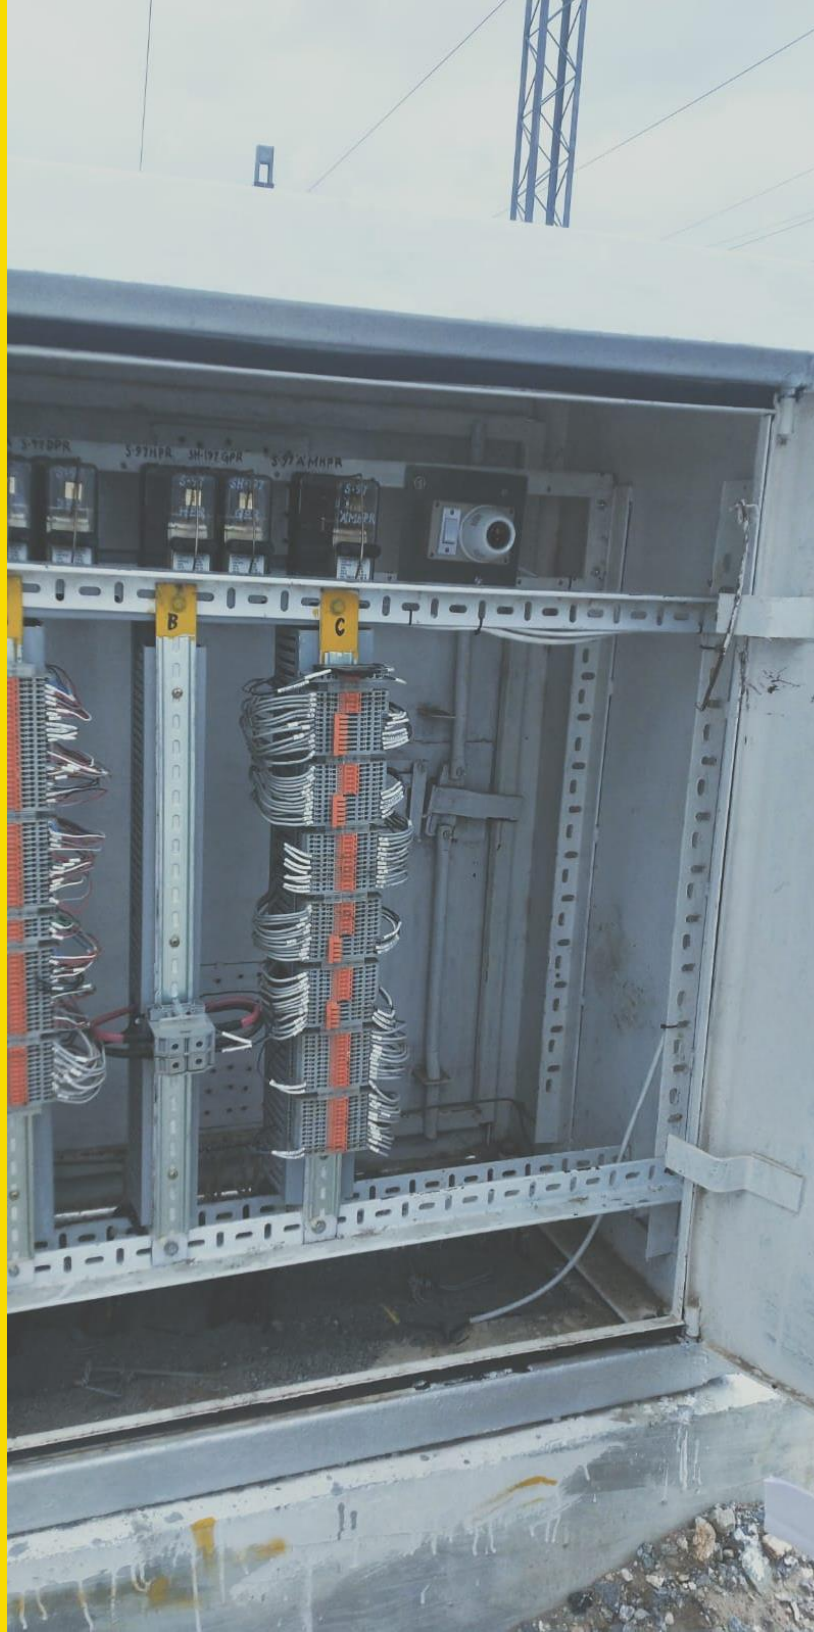

Point Machine Ramp Cover for Point Machine for WDFCC through Texmaco Rail & Engineering Limited.

LOCATION BOX SHUTTERING

Location Box Shuttering for Location Box foundation for WDFCC through Texmaco Rail & Engineering Limited.

**SIGNAL NUMBER
PLATES & BOARDS**

JUNCTION BOXES

LOCATION BOX FRAME

Full & Half Location Box Frame with LB angle and relay frame with complete assembly.

ANTENNA POLE MOUNTING

HOT DIP TLJB ANGLE & PIPE

19" RACK FOR RAILTEL