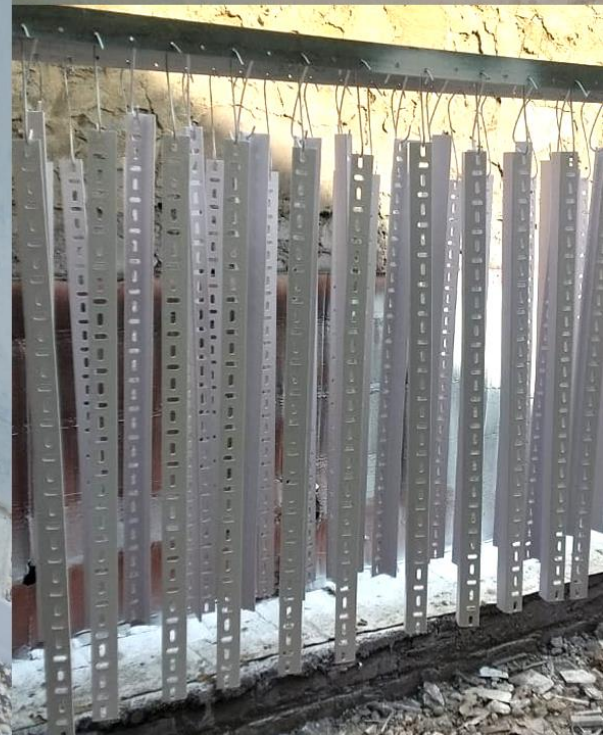

Point Machine Ramp Cover for Point Machine for WDFCC through Texmaco Rail & Engineering Limited.

LOCATION BOX SHUTTERING

Location Box Shuttering for Location Box foundation for WDFCC through Texmaco Rail & Engineering Limited.

**SIGNAL NUMBER
PLATES & BOARDS**

JUNCTION BOXES

LOCATION BOX FRAME

Full & Half Location Box Frame with LB angle and relay frame with complete assembly.

ANTENNA POLE MOUNTING

HOT DIP TLJB ANGLE & PIPE

19" RACK FOR RAILTEL

CONSOLE

LADDER INSTALLATION ALH-TH

ALH-TH WATER- PROOF ROOFING CEILING WORK

V-ROUTE INDICATOR PROTECTION COVER

**SIGNAL, LOCATION
BOX AND DP
BEC-EARTHING**

SUPPLY OF GSMR OUTDOOR LADDER CABLE TRAY AND INSTALLATION